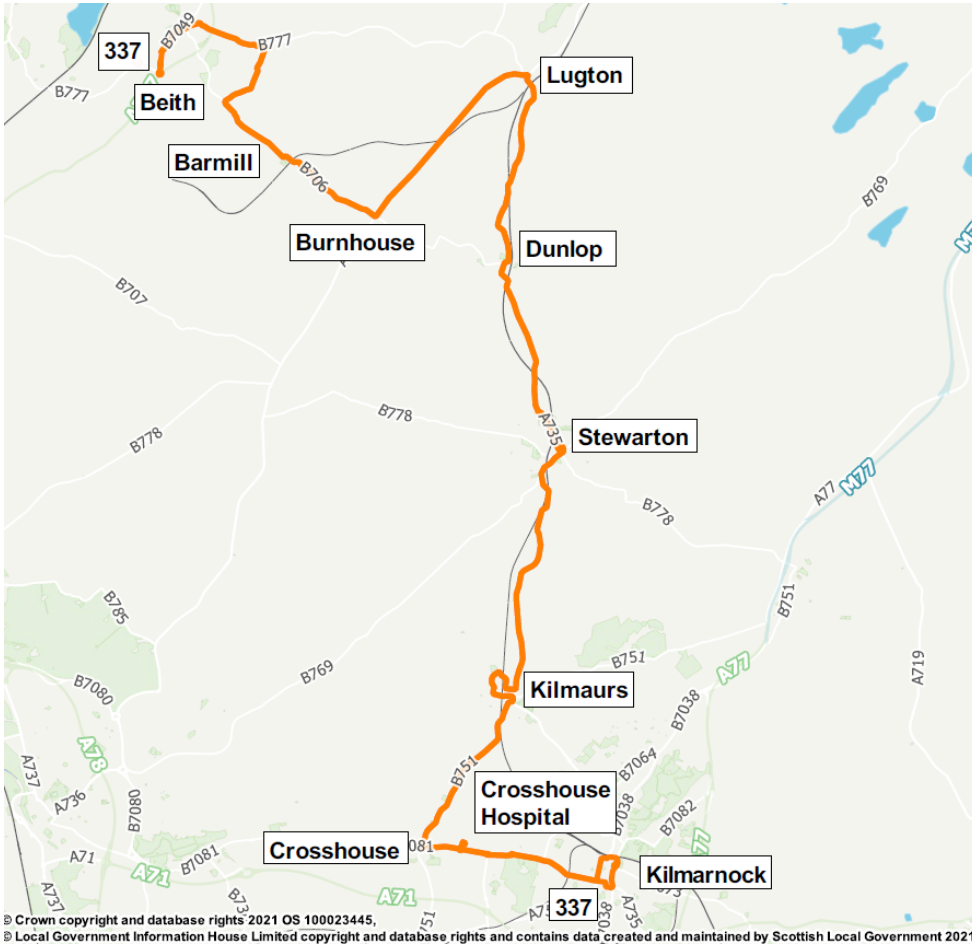

Whilst every effort will be made to adhere to the scheduled times, the Partnership disclaims any liability in respect of loss or inconvenience arising from any failure to operate journeys as published, changes in timings or printing errors.

Bus Timetable
From 15 July 2018

337

Beith
Lugton
Stewarton
Kilmaurs
Kilmarnock

For more information visit spt.co.uk or alternatively, for all public transport enquiries, call:

If you have any comments or suggestions about the service(s) provided please contact:

This service is operated by McGill's Buses on behalf of SPT.

SPT
Bus Operations
131 St. Vincent St
Glasgow G2 5JF
t 0345 271 2405
0141 333 3690
e bus@spt.co.uk

McGill's Buses
99 Earnhill Road
Larkfield Ind. Est.
Greenock
PA16 0EQ
t 0333 0166 162

Fare table service 337	
Adult single fares £	Child Single Fares (from 5th to 16th birthday) Children under school age travel free Childs single fares at half the adult fare rounded up to the next 5 pence
Beith Mantrahead	2.00
0.90 Beith All Points	2.15
1.35 1.10 Gateside	2.00
1.95 1.70 Barrmill	2.50
2.00 2.00 1.95 1.10 Greenhills	3.10
2.15 2.15 2.00 1.10 Burnhouse	3.15
2.50 2.50 2.15 2.00 1.95 Lugton	3.30
3.10 3.10 2.95 2.50 2.20 2.20 1.95 Dunlop	3.55
3.15 3.15 3.15 2.95 2.95 2.85 2.15 1.95 Stewarton	3.30
3.30 3.30 3.15 3.10 3.10 2.95 2.20 2.00 1.35 Wardhead	3.55
3.55 3.30 3.15 3.15 2.95 2.20 2.00 1.95 Kilmaurs Local	3.55
3.55 3.55 3.30 3.30 3.15 2.95 2.50 2.15 2.00 1.10 Kilmaurs Cross	4.00
4.00 4.00 4.00 3.55 3.30 3.30 3.15 2.85 2.20 2.15 1.95 1.35 Knockintiber	4.00
4.00 4.00 3.55 3.30 3.15 2.95 2.50 2.20 1.95 1.95 1.10 Crosshouse Village	4.25
4.25 4.25 4.00 3.55 3.30 3.10 2.50 2.20 2.00 1.95 1.10 Crosshouse Hospital	4.25
4.25 4.25 4.25 4.00 3.55 3.30 3.10 2.85 2.50 2.15 2.00 1.70 1.35 1.10 Annanhill	4.25
4.25 4.25 4.25 4.00 3.55 3.30 3.15 2.85 2.50 2.15 2.00 1.95 1.35 1.10 Irvine Road Stevn St	4.60
4.60 4.60 4.25 4.00 3.55 3.55 3.15 3.10 2.95 2.20 2.00 1.95 1.70 1.35 Kilmarnock Bus Stn	

FARES ARE CORRECT AT TIME OF PRINTING - MAY BE SUBJECT TO CHANGE